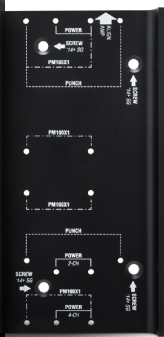

PRODUCT HIGHLIGHT

RFKHD

If you need something a bit more custom for your Harley-Davidson®, our RFKHD amp kit gives you flexibility when installing our amps. With a mounting plate, heatsink, and wiring kit, you can easily add a compact Punch or Power series amplifier in your bike.