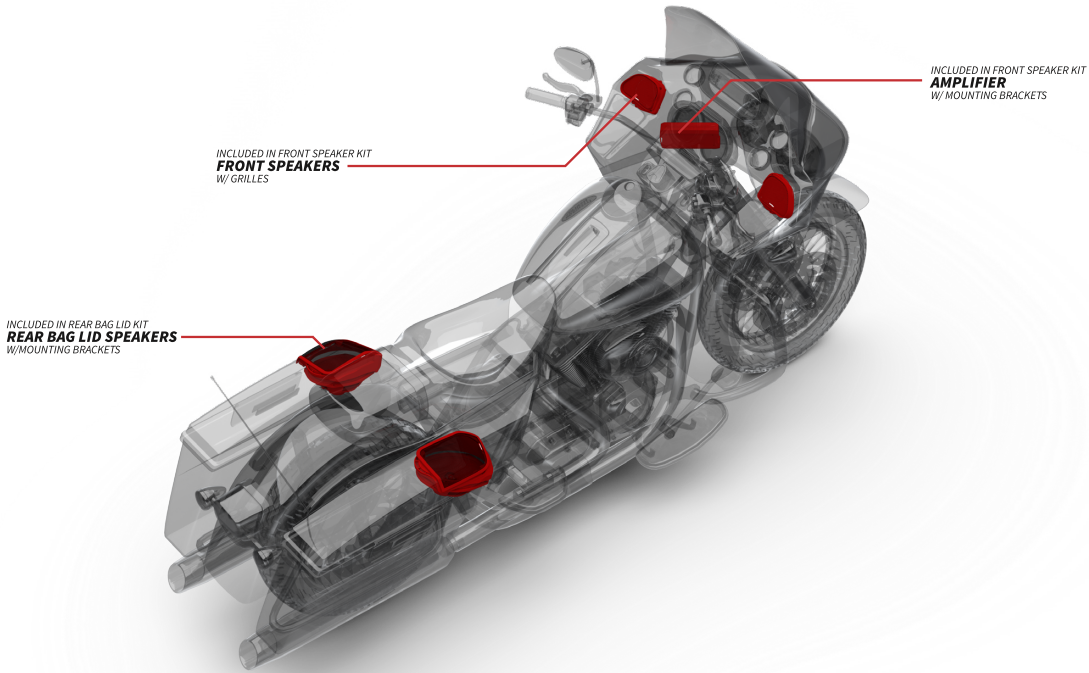

FITMENT GUIDE

INCLUDED IN FRONT SPEAKER KIT
FRONT SPEAKERS
W/ GRILLES

ROAD GLIDE® 1998-2013

'98-'13 HARLEY-DAVIDSON® POWER SERIES KITS

CLARITY AT
HIGHWAY SPEEDS

ELEMENT READY™

PLUG AND PLAY

DIRECT FIT GRILLES

EXPLORE THE KIT