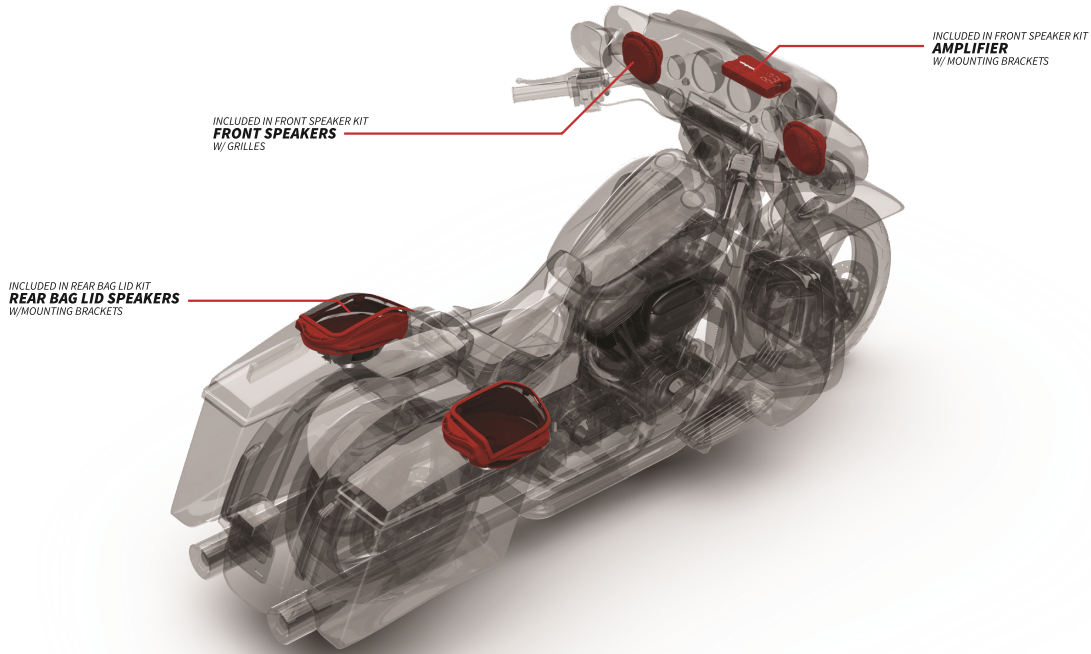

FITMENT GUIDE

ROAD GLIDE | STREET GLIDE 2014+

2014+ HARLEY-DAVIDSON® POWER SERIES KITS

CLARITY AT HIGHWAY SPEEDS

ELEMENT READY™

PLUG AND PLAY

DIRECT FIT GRILLES

EXPLORE THE KIT