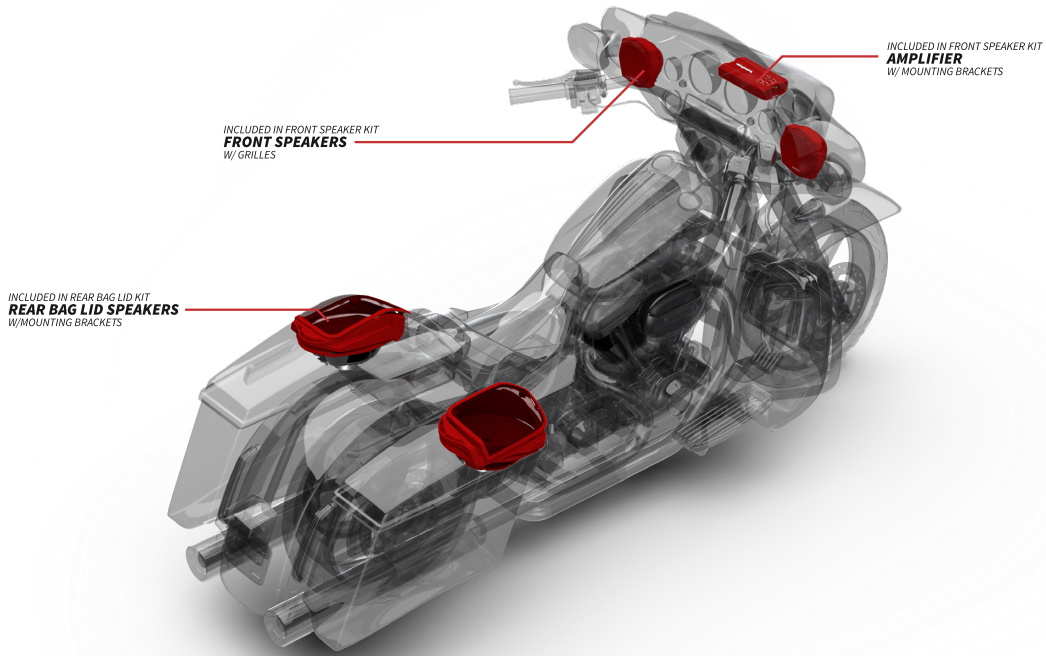

FITMENT GUIDE

INCLUDED IN FRONT SPEAKER KIT
FRONT SPEAKERS
W/GRILLES

INCLUDED IN FRONT SPEAKER KIT
AMPLIFIER
W/ MOUNTING BRACKETS

STREET GLIDE® 1998-2013

'98-'13 HARLEY-DAVIDSON® POWER SERIES KITS

CLARITY AT
HIGHWAY SPEEDS

ELEMENT READY™

PLUG AND PLAY

DIRECT FIT GRILLES

EXPLORE THE KIT