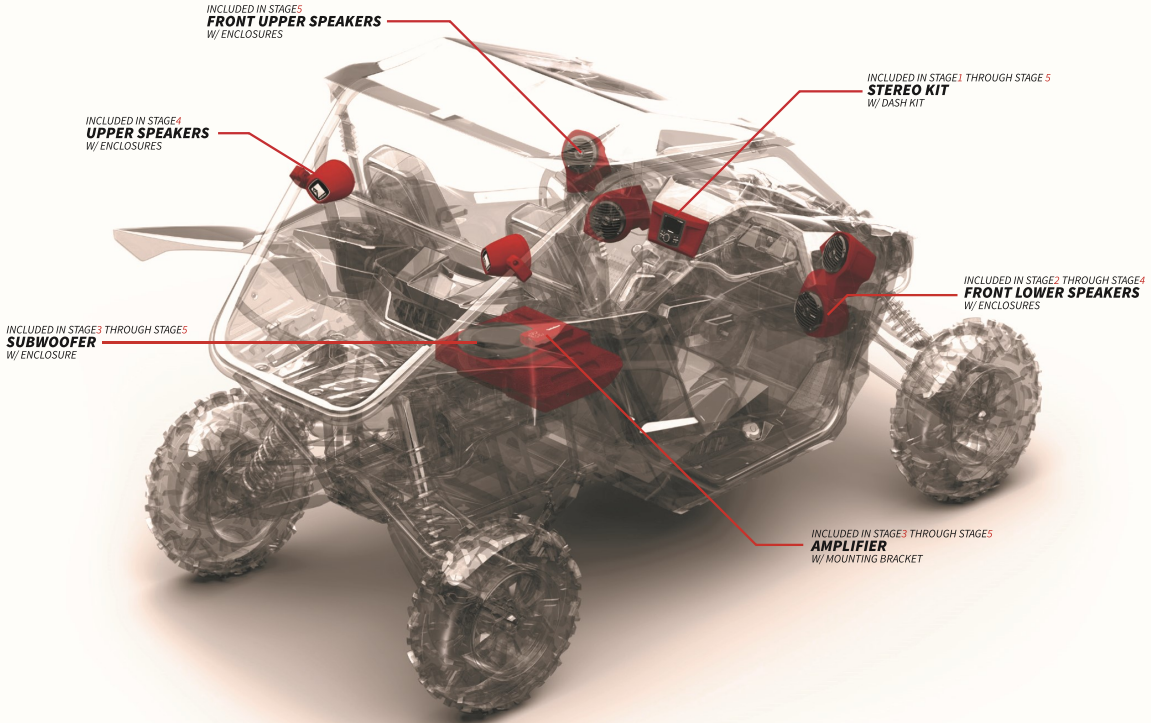

FITMENT GUIDE