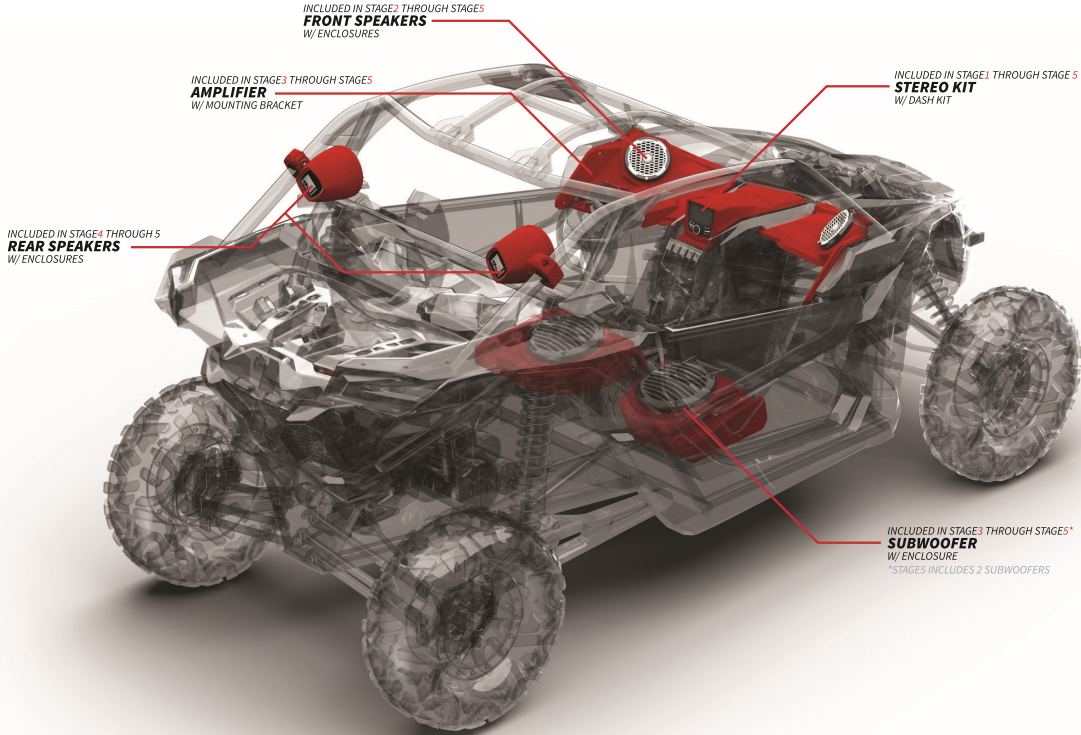

FITMENT GUIDE