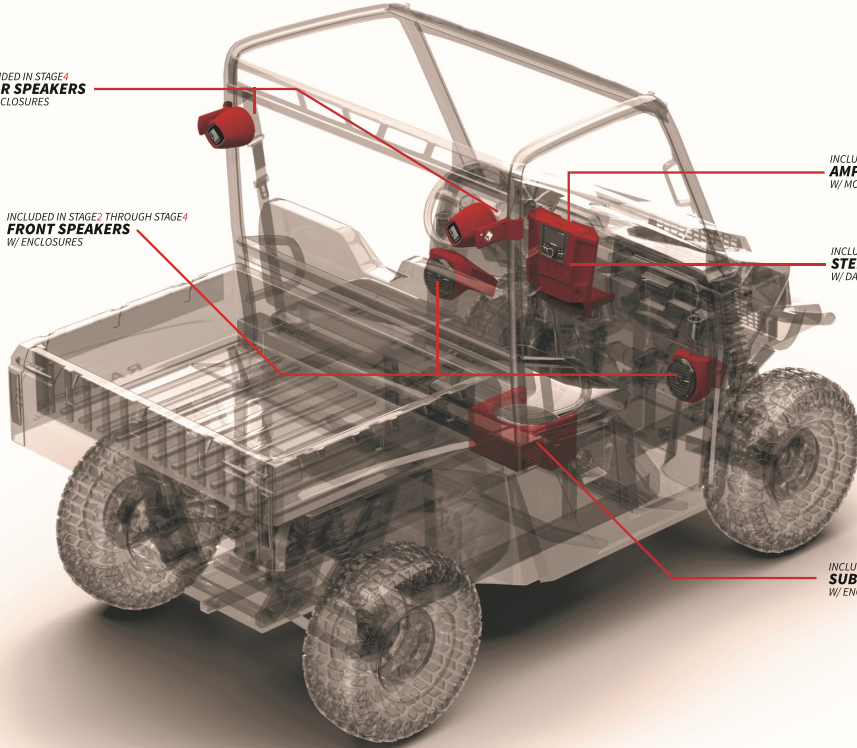

FITMENT GUIDE

INCLUDED IN STAGE 2 THROUGH STAGE 4
FRONT SPEAKERS
W/ ENCLOSURES

INCLUDED IN STAGE 3 THROUGH STAGE 4
AMPLIFIER
W/ MOUNTING BRACKET

INCLUDED IN STAGE 1 THROUGH STAGE 4
STEREO KIT
W/ DASH KIT

INCLUDED IN STAGE 3 THROUGH STAGE 4
SUBWOOFER
W/ ENCLOSURE

POLARIS® RANGER® KITS

PLUG AND PLAY

ELEMENT READY™

NO LOSS OF CARGO SPACE

BLUETOOTH®