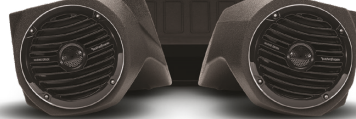

STAGE 2
STEREO KIT AND FRONT LOWER SPEAKER KIT