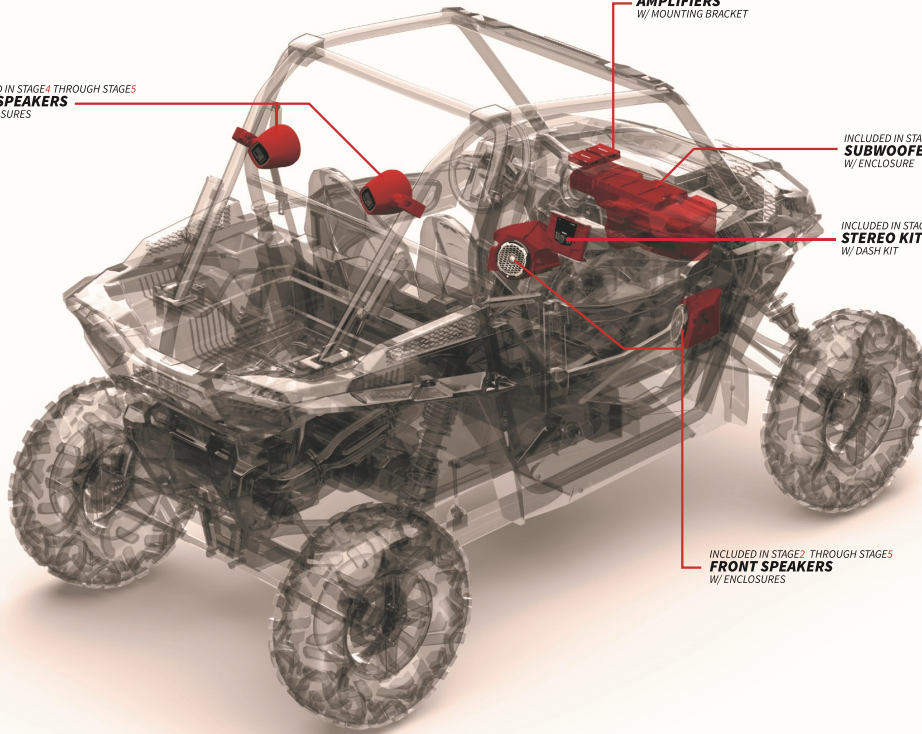

FITMENT GUIDE

INCLUDED IN STAGE 4 THROUGH STAGES 5
REAR SPEAKERS
W/ ENCLOSURES

INCLUDED IN STAGE 3 THROUGH STAGES 5
AMPLIFIERS
W/ MOUNTING BRACKET

INCLUDED IN STAGE 3 THROUGH STAGES 5
SUBWOOFER
W/ ENCLOSURE

INCLUDED IN STAGE 1 THROUGH STAGE 5
STEREO KIT
W/ DASH KIT

INCLUDED IN STAGE 2 THROUGH STAGES 5
FRONT SPEAKERS
W/ ENCLOSURES

POLARIS® RZR® KITS

PLUG AND PLAY

ELEMENT READY™

NO LOSS OF CARGO SPACE

BLUETOOTH®